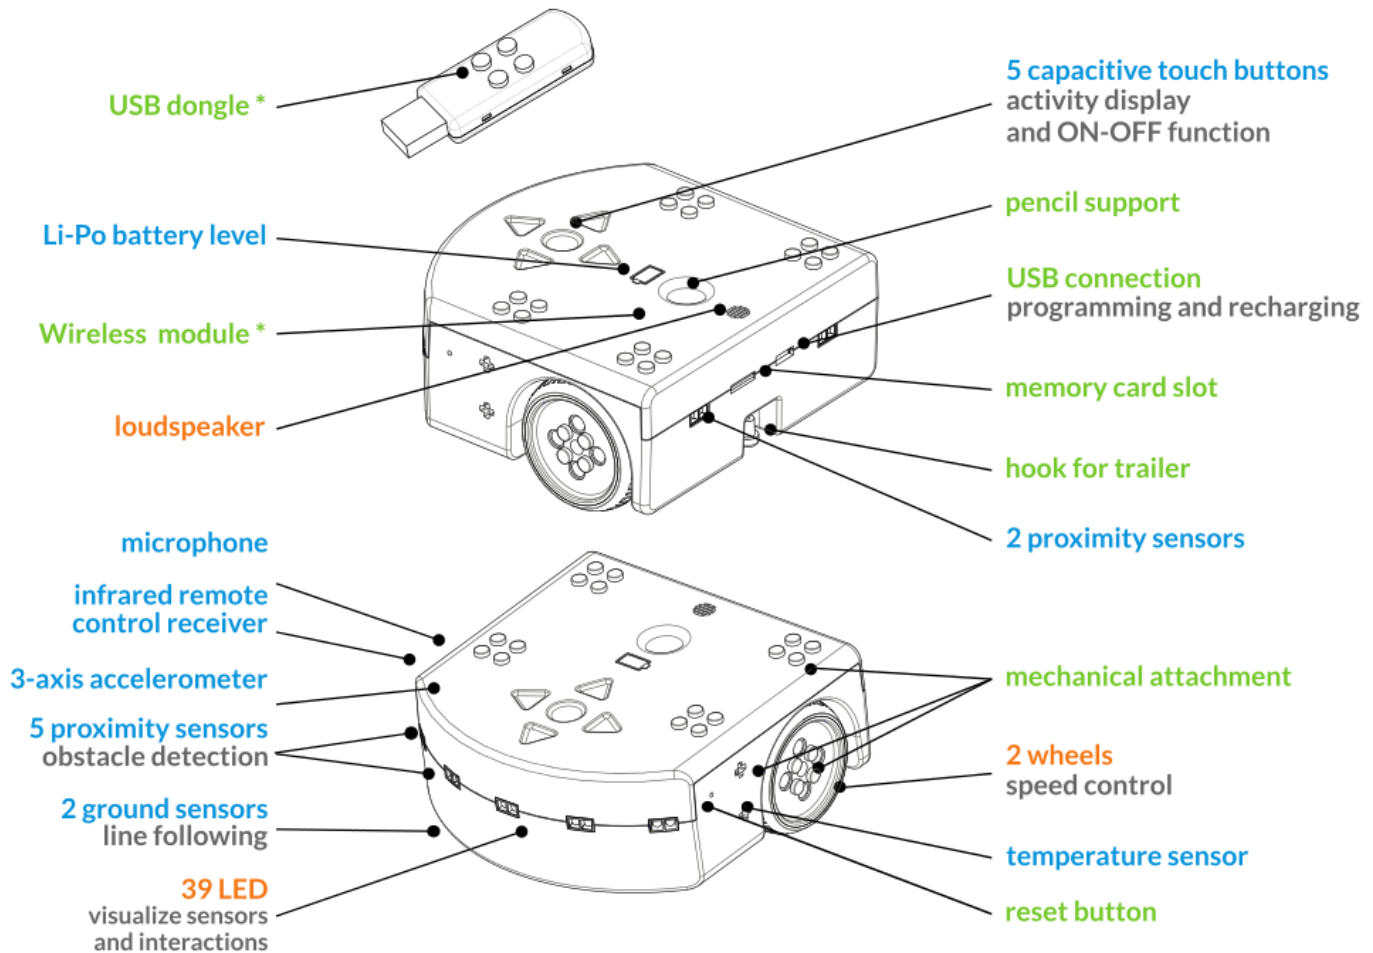

# thymio

How about taming a robot?

Thymio is a small robot which will allow you to discover the universe of robotics and learn a robot's language. You will be able to program it and carry out numerous experiments. With Thymio, the basics of robotics and programming become notions everyone can discover, whatever their age.

Alone, with your friends or parents, program your robot so it becomes the hero of your adventures.

actuators

sensors

other

\* available only with Wireless Thymio

Introduction to Thymio Robot

<https://youtu.be/4pV7K9AJcI8>