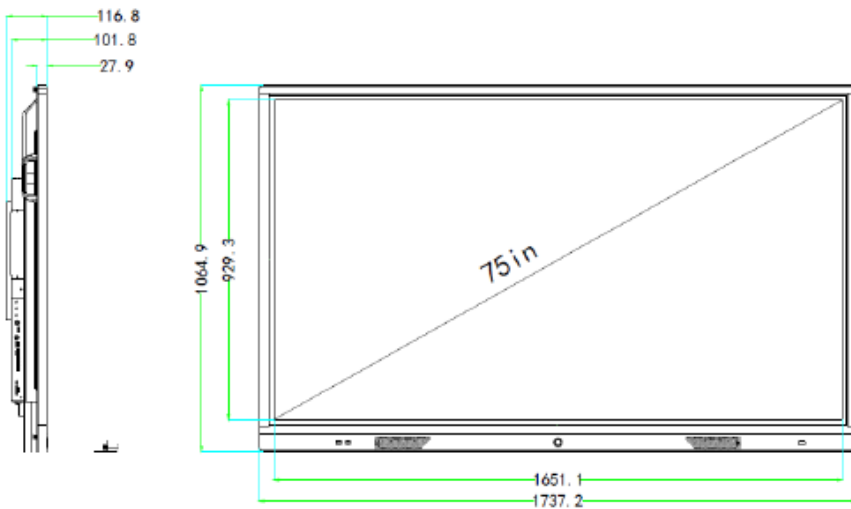

- 1.MIC
- 2.SD CARD
- 3.RF
- 4.USB(3.0)
- 5.USB(3.0)
- 6.HDMI
- 7.HDMI
- 8.VGA AUDIO
- 9.VGA-OUT
- 10.RJ45
- 11.RJ45
- 12.TOUCH USB
- 13.RS232
- 14.SPDIF
- 15.EAR
- 16.AV OUT
- 17.YPBPR
- 18.AV
- 19.VGA-IN