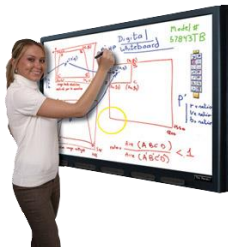

4K Ultra HD Tempered Panel

The LED panel displays 4K ultra high definition image has a richer colour. The surface allows users to get inspired into a burst of creativity.

10-Point Touch

The responsiveness delivers an elegant touchscreen system for efficient face to face collaboration, which allows users to experience the most seamless and fluid writing and drawing motions.

Wirelessly Seamless Integration

The exclusive integration technology enables All-In-One to work seamlessly with Mobile Phones, Tablets, iPads, Laptops to enhance the experience of mobile calibration. With built-in Wi-Fi this allows for seamless network integration.

Supports Google Play

All-In-One interactive touch screen supports Google Play and Google Drive.

Interactive Whiteboard and Annotation

Draw, write, and capture notes with a built-in digital whiteboard. The multi-screen canvas has room for free form drawings, diagrams and more. User can write or draw with a complete collection of digital pens, highlighters, shapes, lines and colours, then view and annotate over Word, PowerPoint, or images.