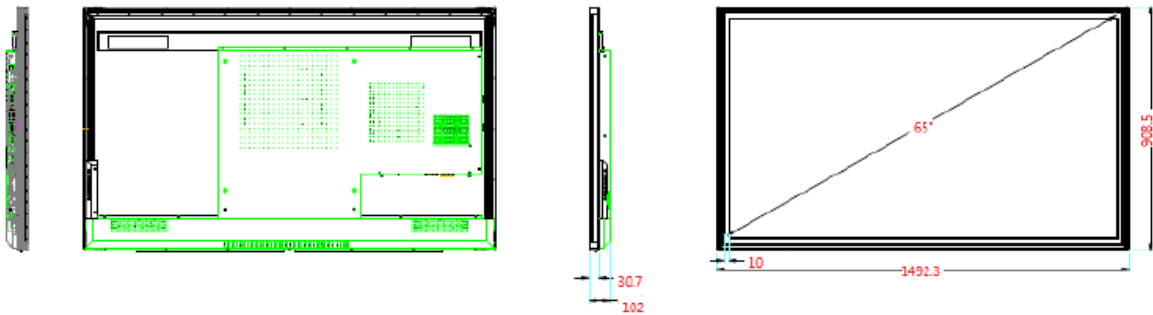

- 1.MIC
- 2.SD CARD
- 3.RF
- 4.USB(3.0)
- 5.USB(3.0)
- 6.HDMI
- 7.HDMI
- 8.VGA AUDIO
- 9.VGA-OUT
- 10.RJ45
- 11.RJ45
- 12.TOUCH USB
- 13.RS232
- 14.SPDIF
- 15.EAR
- 16.AV OUT
- 17.YPBPR
- 18.AV
- 19.VGA-IN