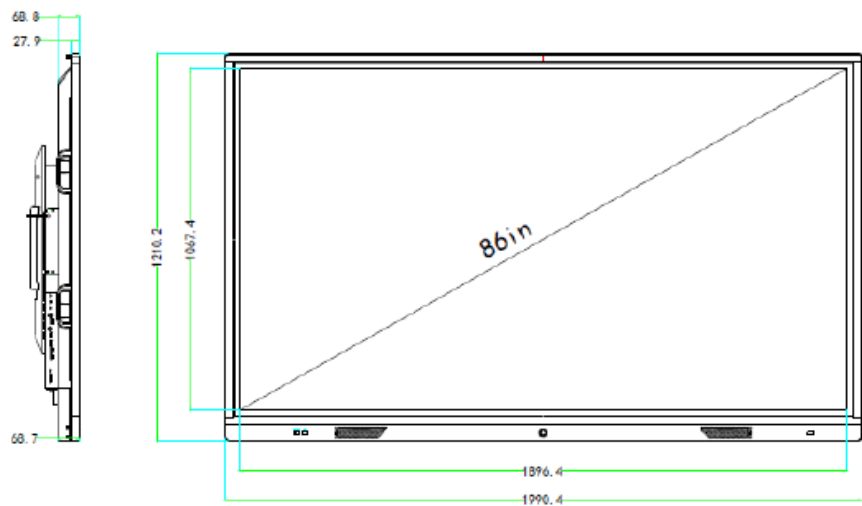

- 1.MIC
- 2.SD CARD
- 3.RF
- 4.USB(3.0)
- 5.USB(3.0)
- 6.HDMI
- 7.HDMI
- 8.VGA AUDIO
- 9.VGA-OUT
- 10.RJ45
- 11.RJ45
- 12.TOUCH USB
- 13.RS232
- 14.SPDIF
- 15.EAR
- 16.AV OUT
- 17.YPBPR
- 18.AV
- 19.VGA-IN