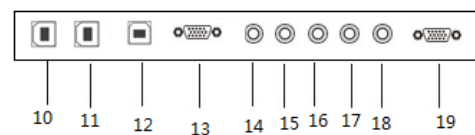

- 1.MIC
- 2.SD CARD
- 3.RF
- 4.USB(3.0)
- 5.USB(3.0)
- 6.HDMI
- 7.HDMI
- 8.VGA AUDIO
- 9.VGA-OUT
- 10.RJ45
- 11.RJ45
- 12.TOUCH USB
- 13.RS232
- 14.SPDIF
- 15.EAR
- 16.AV OUT
- 17.YPBPR
- 18.AV
- 19.VGA-IN