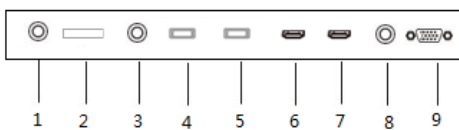

- 1.MIC
- 2.SD CARD
- 3.RF
- 4.USB(3.0)
- 5.USB(3.0)
- 6.HDMI
- 7.HDMI
- 8.VGA AUDIO
- 9.VGA-OUT
- 10.RJ45
- 11.RJ45
- 12.TOUCH USB
- 13.RS232
- 14.SPDIF
- 15.EAR
- 16.AV OUT
- 17.YPBPR
- 18.AV
- 19.VGA-IN