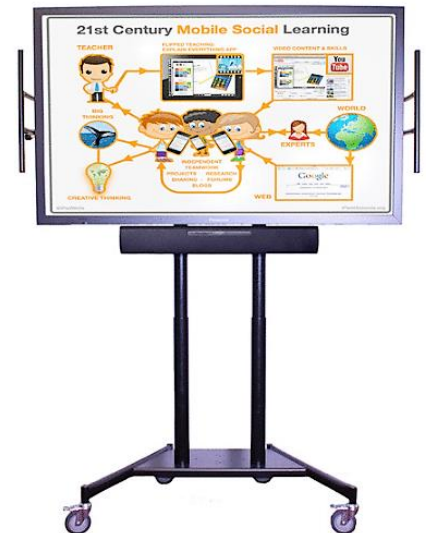

Sitech Systems Premium Display Trolley

Designed and manufactured in New Zealand to support the NZ approach to Innovative Learning Spaces, which celebrates small group work with larger collaboration spaces. It also recognises the need for educators to integrate technology.

The trolleys are perfect for more flexible learning spaces where teachers are team teaching in the same environment. Enables the teacher to move away from upfront of class teaching.

Useful in the library or resource centre as well as more traditional classrooms. Our trolleys enable you to use multimedia in an on-court coaching session as it is easy to wheel into the gym.

As we see more and more glass in our learning spaces, and less wall area, a mobile TV Trolley means that you can simply move your screen away from sunlight and glare, as well as freeing up valuable wall space.

AS/NZS 62368.1:2018

Sitech Systems is always thinking about safety, with the new audio and video industry standard coming out in December, Sitech has already tested our range of trolleys to meet the new requirements in:

- **Static Stability Test**
- **Relocation Stability Test**
- **Horizontal Force Test**