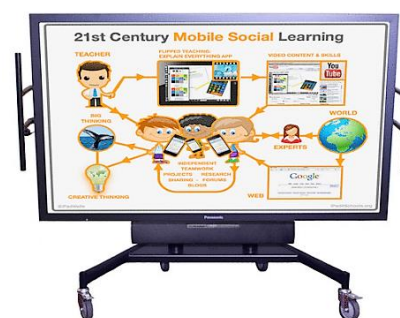

Sitech Systems Premium Display Trolley

Designed and manufactured in New Zealand to support the NZ approach to Innovative Learning Spaces, which celebrates small group work with larger collaboration spaces. It also recognises the need for educators to integrate technology.

The trolleys are perfect for more flexible learning spaces where teachers are team teaching in the same environment. Enables the teacher to move away from upfront of class teaching.

Useful in the library or resource centre as well as more traditional classrooms. Our trolleys enable you to use multimedia in an on-court coaching session as it is easy to wheel into the gym.

As we see more and more glass in our learning spaces, and less wall area, a mobile TV Trolley means that you can simply move your screen away from sunlight and glare, as well as freeing up valuable wall space.

AS/NZS 62368.1:2018

Sitech Systems is always thinking about safety, with the new audio and video industry standard coming out in December, Sitech has already tested our range of trolleys to meet the new requirements in:

- **Static Stability Test**
- **Relocation Stability Test**
- **Horizontal Force Test**