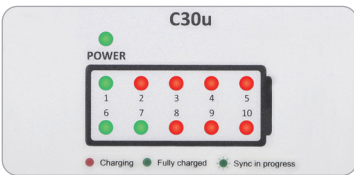

C30u

Tablet Charge & Sync Cart

Securely charge, sync and store your devices all at once!

The ultra-compact C30u tablet charge and sync cart is the ideal solution for classrooms and schools with limited space. With the C30u, you can enjoy the freedom to charge a mix of iPads and Android devices in the most efficient way possible. What's more, the C30u allows you to simply add, remove or modify apps, files and user profiles on all connected devices simultaneously using its sync function. Devices are safe and secure thanks to the C30u's steel doors and three-point lock. Also, an indented side panel ensures safe and simple cable management. Individual storage bays, ergonomic handles, a compact work surface, and 2 additional AC power outlets allow you to store and access devices with incomparable ease.

*number of devices that can be synced simultaneously determined by devices' software.

Hassle-free design for use & storage

C30u's USB ports are installed in at front for easy plugging, making devices charging as simple as plug and go. The slide-out shelves allow easy device access.

Real-time status check-up

The C30u's status indicator uses colored LED lights so teachers and students can see the status of each device with just one glance, whether it is charging, fully charged or syncing, even with door locked.